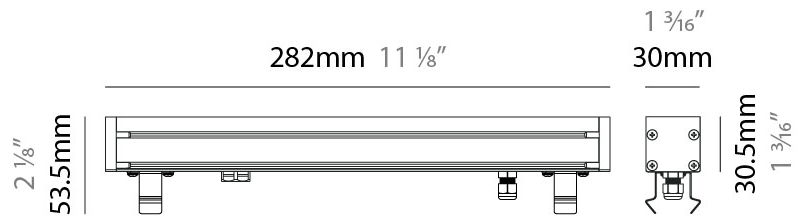

E12I0049- -

base number   Color   Lens
Temperature   Options

1. To build a product code in our configurator select the specify button on the base model # product page
2. To build a manual product code on this datasheet choose from the options listed below in blue font and add the suffix to the base model #

GENERAL

Series: LinearI 30
Partner: Zaneen
Division: Exterior
Installation: Recessed
Product Type: Wall Grazer
Mounting Location: In-Ground
Light Distribution: Uplight

PHYSICAL

Shape: Rectangle
Length (mm): 282
Length (in): 11 1/8"
Width (mm): 30
Width (in): 1 3/16"
Height (mm): 53.5
Height (in): 2 1/8"
Weight (kg): 0.46
Weight (lbs): 1.014
Diffuser: Extra clear tempered 6mm
Fixture Finish: ANA
Fixture Material: Extruded Aluminum
Cable Details: IP68 30cm Cable with Easy Lock system

ELECTRICAL

Lamp Type: LED
Input Wattage (W): 16
Total Output Wattage (W): 12.5
Dimming: 0-10V Dimming
Driver Included: No
Driver Location: Remote
Driver Type: Constant Voltage - Universal
Driver Class: Class 2
Housing: ENCP9
Input Voltage (V): 120 - 277
Output Voltage (V): 24
Upon Request: Phase Dimming (120Vac only)

LED

Color Temperature (°K): 2200 / 2700 / 3000 / 4000
Max. Delivered Lumen (lm): 1140 (3000K)
CRI: >90 CRI
Lamp Life (hrs): 100000

OPTICAL

Optic°: 12 / 21 / 31 / 46 / 13x36
Adjustability: Tilt ±20°

RATINGS AND CERTIFICATIONS

Certified By: Certified for North American Standards
IP rating: IP67
IK Rating: IK06