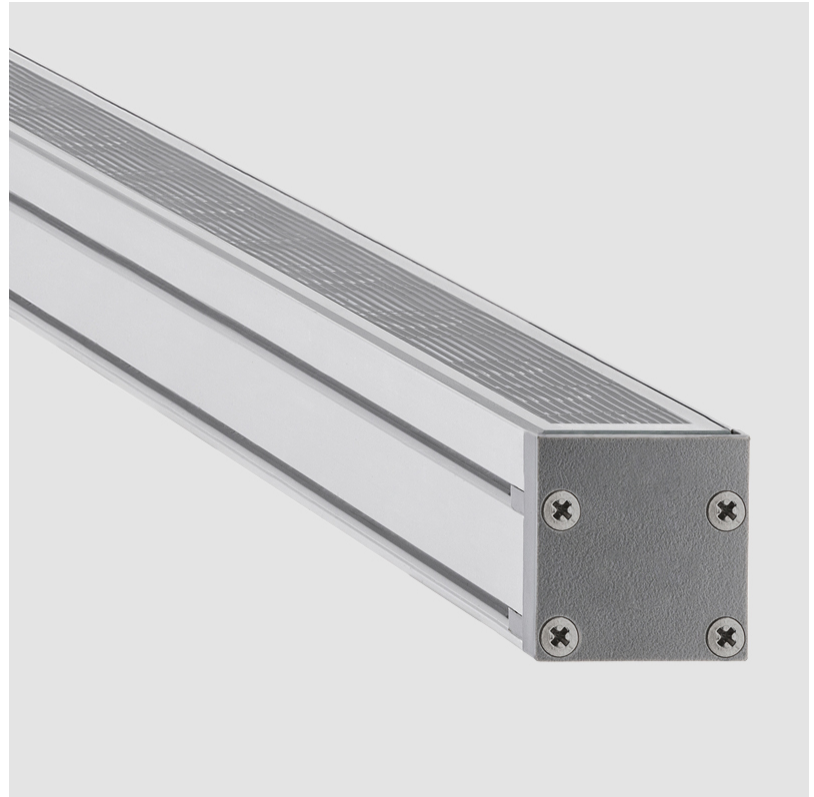

E12I0060- -

base number   Color   Lens
Temperature   Options

PROJECT
TYPE
SPECIFIER
QUANTITY
DATE

1. To build a product code in our configurator select the specify button on the base model # product page
2. To build a manual product code on this datasheet choose from the options listed below in blue font and add the suffix to the base model #

GENERAL

Series: Lineari 30
Partner: Zaneen
Division: Exterior
Installation: Recessed
Product Type: Wall Grazer
Mounting Location: In-Ground
Light Distribution: Uplight

PHYSICAL

Shape: Rectangle
Length (mm): 853
Length (in): 33 ⁹/₁₆
Width (mm): 30
Width (in): 1 ³/₁₆
Height (mm): 53.5
Height (in): 2 ¹/₈
Diffuser: Extra clear tempered 6mm
Fixture Finish: ANA
Fixture Material: Extruded Aluminum
Cable Details: IP68 30cm Cable with Easy Lock system

ELECTRICAL

Lamp Type: LED
Input Wattage (W): 12.53
Total Output Wattage (W): 9.79
Dimming: Non-Dimmable
Driver Included: No
Driver Location: Remote
Driver Type: Constant Voltage - Universal
Driver Class: Class 2
Input Voltage (V): 120 - 277
Output Voltage (V): 24
Upon Request: Phase Dimming (120Vac only) / 0-10V Dimming

LED

Color Temperature (°K): 2200 / 2700 / 3000 / 4000
Max. Delivered Lumen (lm): 945 (3000K)
CRI: >90 CRI
Lamp Life (hrs): 100000

OPTICAL

Optic°: 12 / 21 / 31 / 46 / 13x36
Adjustability: Tilt ±20°

RATINGS AND CERTIFICATIONS

Certified By: Certified for North American Standards
IP rating: IP67
IK Rating: IK06