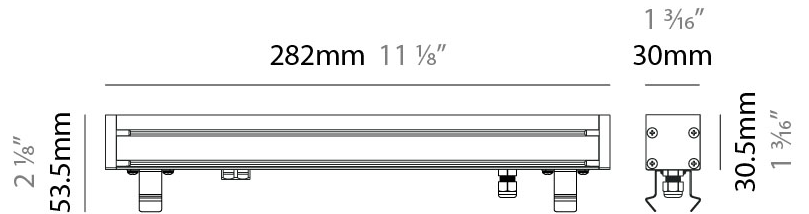

E12I0057- -

base number   Color   Lens
Temperature   Options

1. To build a product code in our configurator select the specify button on the base model # product page
2. To build a manual product code on this datasheet choose from the options listed below in blue font and add the suffix to the base model #

GENERAL

Series: LinearI 30
Partner: Zaneen
Division: Exterior
Installation: Recessed
Product Type: Wall Grazer
Mounting Location: In-Ground
Light Distribution: Uplight

PHYSICAL

Shape: Rectangle
Length (mm): 282
Length (in): 11 1/8
Width (mm): 30
Width (in): 1 3/16
Height (mm): 53.5
Height (in): 2 1/8
Weight (kg): 0.46
Weight (lbs): 1.014
Diffuser: Extra clear tempered 6mm
Fixture Finish: ANA
Fixture Material: Extruded Aluminum
Cable Details: IP68 30cm Cable with Easy Lock system

ELECTRICAL

Lamp Type: LED
Input Wattage (W): 8.48
Total Output Wattage (W): 6.63
Dimming: Non-Dimmable
Driver Included: No
Driver Location: Remote
Driver Type: Constant Voltage - Universal
Driver Class: Class 2
Input Voltage (V): 120 - 277
Output Voltage (V): 24
Upon Request: Phase Dimming (120Vac only) / 0-10V Dimming

LED

Color Temperature (*K): 2200 / 2700 / 3000 / 4000
Max. Delivered Lumen (lm): 570 (3000K)
CRI: >90 CRI
Lamp Life (hrs): 100000

OPTICAL

Optic*: 12 / 21 / 31 / 46 / 13x36
Adjustability: Tilt ±20°

RATINGS AND CERTIFICATIONS

Certified By: Certified for North American Standards
IP rating: IP67
IK Rating: IK06