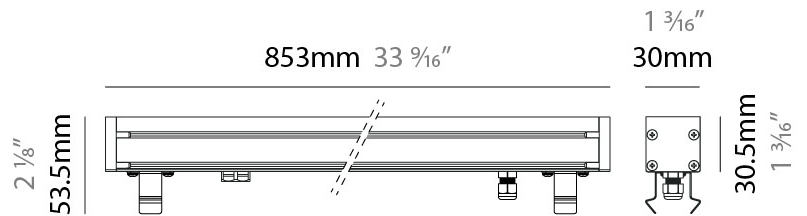

LINEARI 30 RECESSED

E12I0061- - _____

base number   Color   Lens
Temperature   Options

1. To build a product code in our configurator select the specify button on the base model # product page
2. To build a manual product code on this datasheet choose from the options listed below in blue font and add the suffix to the base model #

GENERAL

Series: Lineari 30
Partner: Zaneen
Division: Exterior
Installation: Recessed
Product Type: Wall Grazer
Mounting Location: In-Ground
Light Distribution: Uplight

PHYSICAL

Shape: Rectangle
Length (mm): 853
Length (in): 33 ⁹/₁₆
Width (mm): 30
Width (in): 1 ³/₁₆
Height (mm): 53.5
Height (in): 2 ¹/₈
Diffuser: Extra clear tempered 6mm
Fixture Finish: ANA
Fixture Material: Extruded Aluminum
Cable Details: IP68 30cm Cable with Easy Lock system

ELECTRICAL

Lamp Type: LED
Input Wattage (W): 25.43
Total Output Wattage (W): 19.87
Dimming: Non-Dimmable
Driver Included: No
Driver Location: Remote
Driver Type: Constant Voltage - Universal
Driver Class: Class 2
Input Voltage (V): 120 - 277
Output Voltage (V): 24
Upon Request: Phase Dimming (120Vac only) / 0-10V Dimming

LED

Color Temperature (°K): 2200 / 2700 / 3000 / 4000
Max. Delivered Lumen (lm): 1170 (3000K)
CRI: >90 CRI
Lamp Life (hrs): 100000

OPTICAL

Optic°: 12 / 21 / 31 / 46 / 13x36
Adjustability: Tilt ±20°

RATINGS AND CERTIFICATIONS

Certified By: Certified for North American Standards
IP rating: IP67
IK Rating: IK06