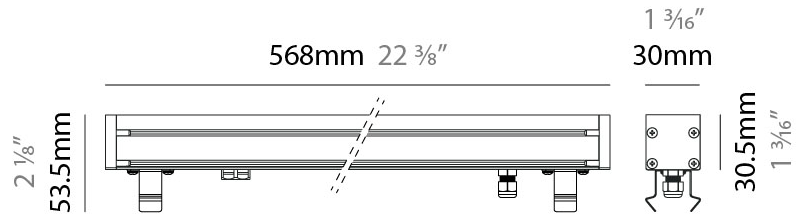

PROJECT
TYPE
SPECIFIER
QUANTITY
DATE

1. To build a product code in our configurator select the specify button on the base model # product page
2. To build a manual product code on this datasheet choose from the options listed below in blue font and add the suffix to the base model #

GENERAL

Series: LinearI 30
Partner: Zaneen
Division: Exterior
Installation: Recessed
Product Type: Wall Grazer
Mounting Location: In-Ground
Light Distribution: Uplight

PHYSICAL

Shape: Rectangle
Length (mm): 568
Length (in): 22 3/8
Width (mm): 30
Width (in): 1 3/16
Height (mm): 53.5
Height (in): 2 1/8
Weight (kg): 0.46
Weight (lbs): 1.014
Diffuser: Extra clear tempered 6mm
Fixture Finish: ANA
Fixture Material: Extruded Aluminum
Cable Details: IP68 30cm Cable with Easy Lock system

ELECTRICAL

Lamp Type: LED
Input Wattage (W): 32
Total Output Wattage (W): 25
Dimming: Non-Dimmable
Driver Included: No
Driver Location: Remote
Driver Type: Constant Voltage - Universal
Driver Class: Class 2
Input Voltage (V): 120 - 277
Output Voltage (V): 24
Upon Request: Phase Dimming (120Vac only) / 0-10V Dimming

LED

Color Temperature (*K): 2200 / 2700 / 3000 / 4000
Max. Delivered Lumen (lm): 2280 (3000K)
CRI: >90 CRI
Lamp Life (hrs): 100000

OPTICAL

Optic°: 12 / 21 / 31 / 46 / 13x36
Adjustability: Tilt ±20°

RATINGS AND CERTIFICATIONS

Certified By: Certified for North American Standards
IP rating: IP67
IK Rating: IK06