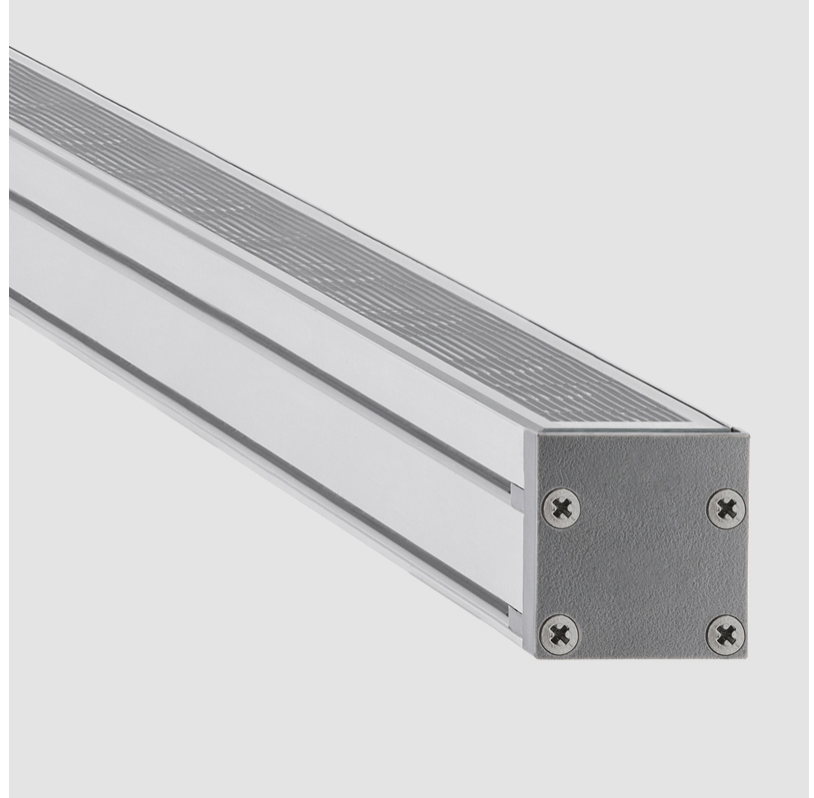

E12I0058- -

base number   Color   Lens
Temperature   Options

1. To build a product code in our configurator select the specify button on the base model # product page
2. To build a manual product code on this datasheet choose from the options listed below in blue font and add the suffix to the base model #

GENERAL

Series: Lineari 30
Partner: Zaneen
Division: Exterior
Installation: Recessed
Product Type: Wall Grazer
Mounting Location: In-Ground
Light Distribution: Uplight

PHYSICAL

Shape: Rectangle
Length (mm): 568
Length (in): 22 ³/₈"
Width (mm): 30
Width (in): 1 ³/₁₆"
Height (mm): 53.5
Height (in): 2 ¹/₈"
Weight (kg): 0.46
Weight (lbs): 1.014
Diffuser: Extra clear tempered 6mm
Fixture Finish: ANA
Fixture Material: Extruded Aluminum
Cable Details: IP68 30cm Cable with Easy Lock system

ELECTRICAL

Lamp Type: LED
Input Wattage (W): 8.48
Total Output Wattage (W): 6.63
Dimming: Non-Dimmable
Driver Included: No
Driver Location: Remote
Driver Type: Constant Voltage - Universal
Driver Class: Class 2
Input Voltage (V): 120 - 277
Output Voltage (V): 24
Upon Request: Phase Dimming (120Vac only) / 0-10V Dimming

LED

Color Temperature (*K): 2200 / 2700 / 3000 / 4000
Max. Delivered Lumen (lm): 630 (3000K)
CRI: >90 CRI
Lamp Life (hrs): 100000

OPTICAL

Optic°: 12 / 21 / 31 / 46 / 13x36
Adjustability: Tilt ±20°

RATINGS AND CERTIFICATIONS

Certified By: Certified for North American Standards
IP rating: IP67
IK Rating: IK06