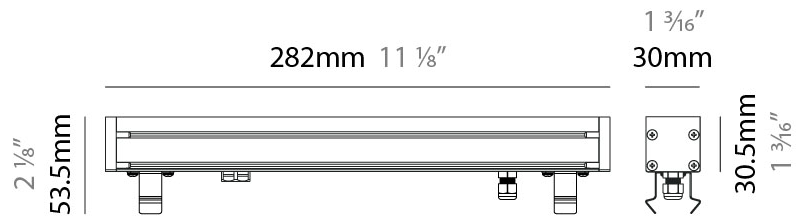

PROJECT
TYPE
SPECIFIER
QUANTITY
DATE

1. To build a product code in our configurator select the specify button on the base model # product page
2. To build a manual product code on this datasheet choose from the options listed below in blue font and add the suffix to the base model #

GENERAL

Series: LinearI 30
Partner: Zaneen
Division: Exterior
Installation: Recessed
Product Type: Wall Grazer
Mounting Location: In-Ground
Light Distribution: Uplight

PHYSICAL

Shape: Rectangle
Length (mm): 282
Length (in): 11 1/8
Width (mm): 30
Width (in): 1 3/16
Height (mm): 53.5
Height (in): 2 1/8
Weight (kg): 0.46
Weight (lbs): 1.014
Diffuser: Extra clear tempered 6mm
Fixture Finish: ANA
Fixture Material: Extruded Aluminum
Cable Details: IP68 30cm Cable with Easy Lock system

ELECTRICAL

Lamp Type: LED
Input Wattage (W): 4.18
Total Output Wattage (W): 3.27
Dimming: Non-Dimmable
Driver Included: No
Driver Location: Remote
Driver Type: Constant Voltage - Universal
Driver Class: Class 2
Input Voltage (V): 120 - 277
Output Voltage (V): 24
Upon Request: Phase Dimming (120Vac only) / 0-10V Dimming

LED

Color Temperature (*K): 2200 / 2700 / 3000 / 4000
Max. Delivered Lumen (lm): 315 (3000K)
CRI: >90 CRI
Lamp Life (hrs): 100000

OPTICAL

Optic°: 12 / 21 / 31 / 46 / 13x36
Adjustability: Tilt ±20°

RATINGS AND CERTIFICATIONS

Certified By: Certified for North American Standards
IP rating: IP67
IK Rating: IK06