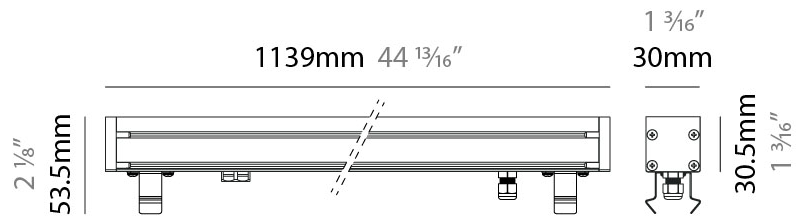

LINEARI 30 RECESSED

E12I0062-

base number   Color   Lens
Temperature   Options

1. To build a product code in our configurator select the specify button on the base model # product page
2. To build a manual product code on this datasheet choose from the options listed below in blue font and add the suffix to the base model #

GENERAL

Series: Lineari 30
Partner: Zaneen
Division: Exterior
Installation: Recessed
Product Type: Wall Grazer
Mounting Location: In-Ground
Light Distribution: Uplight

PHYSICAL

Shape: Rectangle
Length (mm): 1139
Length (in): 44 ¹³/₁₆"
Width (mm): 30
Width (in): 1 ³/₁₆"
Height (mm): 53.5
Height (in): 2 ¹/₈"
Diffuser: Extra clear tempered 6mm
Fixture Finish: ANA
Fixture Material: Extruded Aluminum
Cable Details: IP68 30cm Cable with Easy Lock system

ELECTRICAL

Lamp Type: LED
Input Wattage (W): 16.71
Total Output Wattage (W): 13.05
Dimming: 1-10V Dimming
Driver Included: No
Driver Location: Remote
Driver Type: Constant Voltage - Universal
Driver Class: Class 2
Housing: ENCP9
Input Voltage (V): 120 - 277
Output Voltage (V): 24
Upon Request: Phase Dimming (120Vac only)

LED

Color Temperature (°K): 2200 / 2700 / 3000 / 4000
Max. Delivered Lumen (lm): 1260 (3000K)
CRI: >90 CRI
Lamp Life (hrs): 100000

OPTICAL

Optic°: 12 / 21 / 31 / 46 / 13x36
Adjustability: Tilt ±20°

RATINGS AND CERTIFICATIONS

Certified By: Certified for North American Standards
IP rating: IP67
IK Rating: IK06