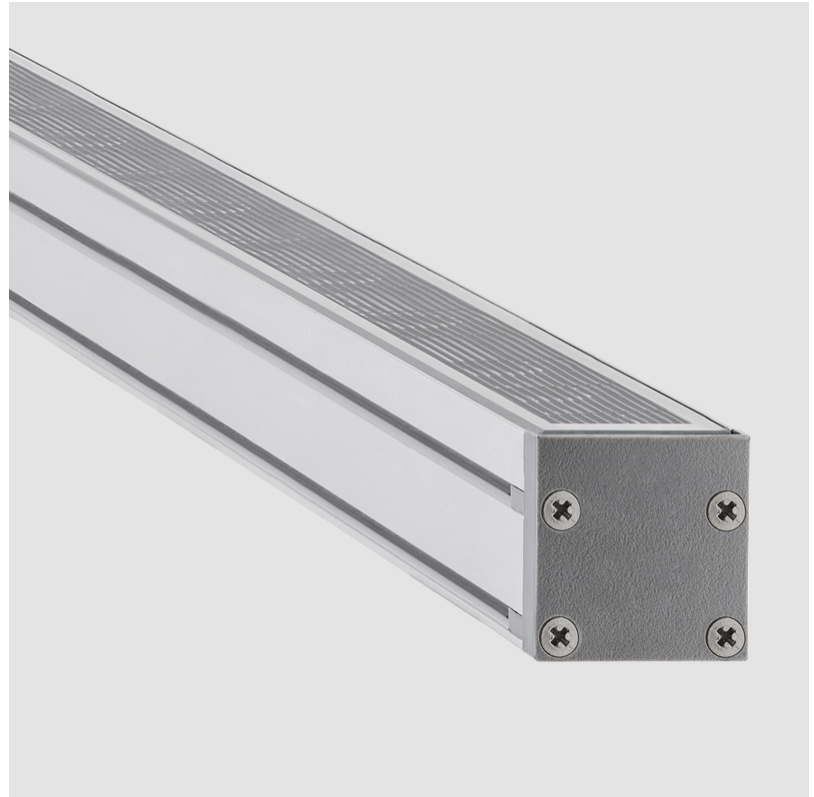

PROJECT
TYPE
SPECIFIER
QUANTITY
DATE

LINEARI 30 RECESSED

E12I0053-

base number   Color   Lens
Temperature   Options

1. To build a product code in our configurator select the specify button on the base model # product page
2. To build a manual product code on this datasheet choose from the options listed below in blue font and add the suffix to the base model #

GENERAL

Series: Lineari 30
Partner: Zaneen
Division: Exterior
Installation: Recessed
Product Type: Wall Grazer
Mounting Location: In-Ground
Light Distribution: Uplight

PHYSICAL

Shape: Rectangle
Length (mm): 853
Length (in): 33 ⁹/₁₆
Width (mm): 30
Width (in): 1 ³/₁₆
Height (mm): 53.5
Height (in): 2 ¹/₈
Diffuser: Extra clear tempered 6mm
Fixture Finish: ANA
Fixture Material: Extruded Aluminum
Cable Details: IP68 30cm Cable with Easy Lock system

ELECTRICAL

Lamp Type: LED
Input Wattage (W): 48
Total Output Wattage (W): 37.5
Dimming: Non-Dimmable
Driver Included: No
Driver Location: Remote
Driver Type: Constant Voltage - Universal
Driver Class: Class 2
Input Voltage (V): 120 - 277
Output Voltage (V): 24
Upon Request: Phase Dimming (120Vac only) / 0-10V Dimming

LED

Color Temperature (°K): 2200 / 2700 / 3000 / 4000
Max. Delivered Lumen (lm): 3420 (3000K)
CRI: >90 CRI
Lamp Life (hrs): 100000

OPTICAL

Optic°: 12 / 21 / 31 / 46 / 13x36
Adjustability: Tilt ±20°

RATINGS AND CERTIFICATIONS

Certified By: Certified for North American Standards
IP rating: IP67
IK Rating: IK06