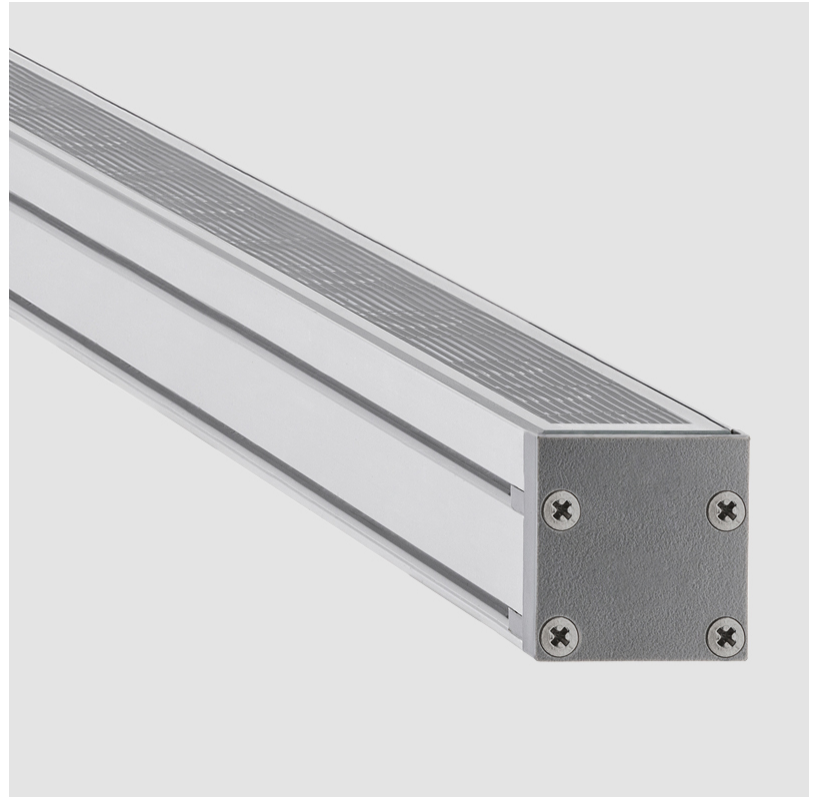

PROJECT
TYPE
SPECIFIER
QUANTITY
DATE

1. To build a product code in our configurator select the specify button on the base model # product page
2. To build a manual product code on this datasheet choose from the options listed below in blue font and add the suffix to the base model #

GENERAL

Series: LinearI 30
Partner: Zaneen
Division: Exterior
Installation: Recessed
Product Type: Wall Grazer
Mounting Location: In-Ground
Light Distribution: Uplight

PHYSICAL

Shape: Rectangle
Length (mm): 568
Length (in): 22 3/8
Width (mm): 30
Width (in): 1 3/16
Height (mm): 53.5
Height (in): 2 1/8
Weight (kg): 0.46
Weight (lbs): 1.014
Diffuser: Extra clear tempered 6mm
Fixture Finish: ANA
Fixture Material: Extruded Aluminum
Cable Details: IP68 30cm Cable with Easy Lock system

ELECTRICAL

Lamp Type: LED
Input Wattage (W): 32
Total Output Wattage (W): 25
Dimming: Non-Dimmable
Driver Included: No
Driver Location: Remote
Driver Type: Constant Voltage - Universal
Driver Class: Class 2
Input Voltage (V): 120 - 277
Output Voltage (V): 24
Upon Request: Phase Dimming (120Vac only) / 0-10V Dimming

LED

Color Temperature (*K): 2200 / 2700 / 3000 / 4000
Max. Delivered Lumen (lm): 2280 (3000K)
CRI: >90 CRI
Lamp Life (hrs): 100000

OPTICAL

Optic°: 12 / 21 / 31 / 46 / 13x36
Adjustability: Tilt ±20°

RATINGS AND CERTIFICATIONS

Certified By: Certified for North American Standards
IP rating: IP67
IK Rating: IK06