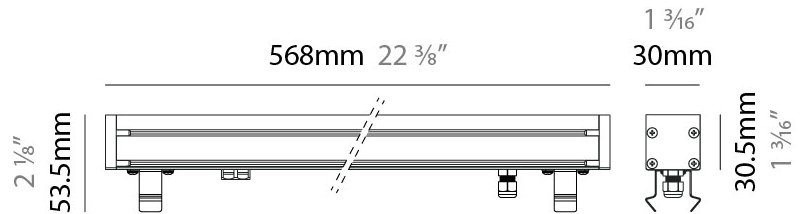

E12I0058- -

base number   Color   Lens
Temperature   Options

1. To build a product code in our configurator select the specify button on the base model # product page
2. To build a manual product code on this datasheet choose from the options listed below in blue font and add the suffix to the base model #

GENERAL

Series: Lineari 30
Partner: Zaneen
Division: Exterior
Installation: Recessed
Product Type: Wall Grazer
Mounting Location: In-Ground
Light Distribution: Uplight

PHYSICAL

Shape: Rectangle
Length (mm): 568
Length (in): 22 ³/₈"
Width (mm): 30
Width (in): 1 ³/₁₆"
Height (mm): 53.5
Height (in): 2 ¹/₈"
Weight (kg): 0.46
Weight (lbs): 1.014
Diffuser: Extra clear tempered 6mm
Fixture Finish: ANA
Fixture Material: Extruded Aluminum
Cable Details: IP68 30cm Cable with Easy Lock system

ELECTRICAL

Lamp Type: LED
Input Wattage (W): 8.48
Total Output Wattage (W): 6.63
Dimming: Non-Dimmable
Driver Included: No
Driver Location: Remote
Driver Type: Constant Voltage - Universal
Driver Class: Class 2
Input Voltage (V): 120 - 277
Output Voltage (V): 24
Upon Request: Phase Dimming (120Vac only) / 0-10V Dimming

LED

Color Temperature (*K): 2200 / 2700 / 3000 / 4000
Max. Delivered Lumen (lm): 630 (3000K)
CRI: >90 CRI
Lamp Life (hrs): 100000

OPTICAL

Optic°: 12 / 21 / 31 / 46 / 13x36
Adjustability: Tilt ±20°

RATINGS AND CERTIFICATIONS

Certified By: Certified for North American Standards
IP rating: IP67
IK Rating: IK06