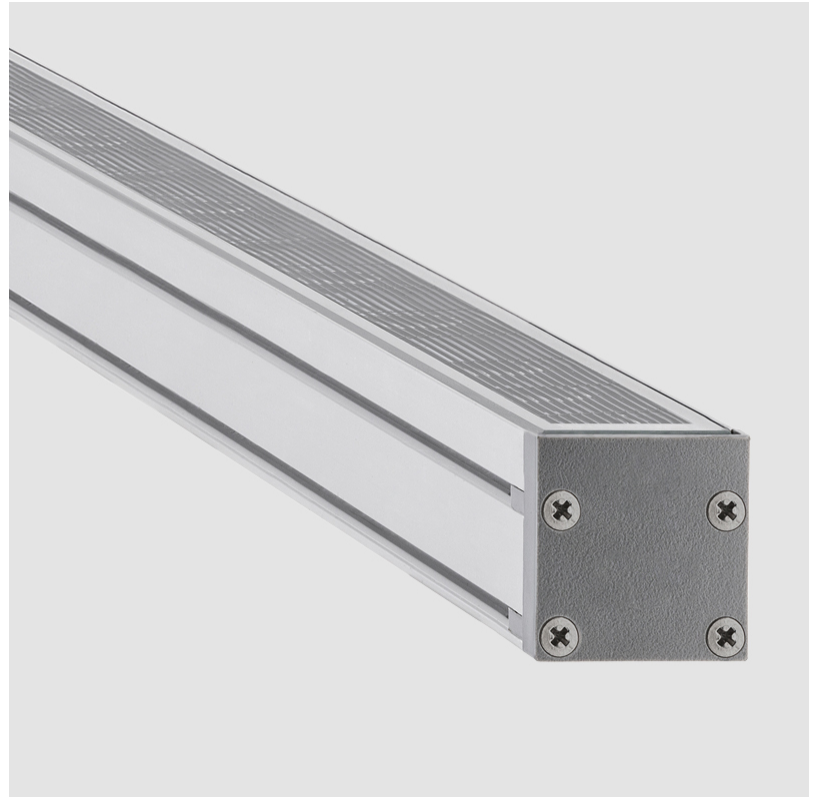

LINEARI 30 RECESSED

E12I0052- -

base number   Color   Lens
Temperature   Options

1. To build a product code in our configurator select the specify button on the base model # product page
2. To build a manual product code on this datasheet choose from the options listed below in blue font and add the suffix to the base model #

GENERAL

Series: Lineari 30
Partner: Zaneen
Division: Exterior
Installation: Recessed
Product Type: Wall Grazer
Mounting Location: In-Ground
Light Distribution: Uplight

PHYSICAL

Shape: Rectangle
Length (mm): 853
Length (in): 33 ⁹/₁₆
Width (mm): 30
Width (in): 1 ³/₁₆
Height (mm): 53.5
Height (in): 2 ¹/₈
Diffuser: Extra clear tempered 6mm
Fixture Finish: ANA
Fixture Material: Extruded Aluminum
Cable Details: IP68 30cm Cable with Easy Lock system

ELECTRICAL

Lamp Type: LED
Input Wattage (W): 22.92
Total Output Wattage (W): 17.91
Dimming: Non-Dimmable
Driver Included: No
Driver Location: Remote
Driver Type: Constant Voltage - Universal
Driver Class: Class 2
Input Voltage (V): 120 - 277
Output Voltage (V): 24
Upon Request: Phase Dimming (120Vac only) / 0-10V Dimming

LED

Color Temperature (°K): 2200 / 2700 / 3000 / 4000
Max. Delivered Lumen (lm): 1890 (3000K)
CRI: >90 CRI
Lamp Life (hrs): 100000

OPTICAL

Optic°: 12 / 21 / 31 / 46 / 13x36
Adjustability: Tilt ±20°

RATINGS AND CERTIFICATIONS

Certified By: Certified for North American Standards
IP rating: IP67
IK Rating: IK06