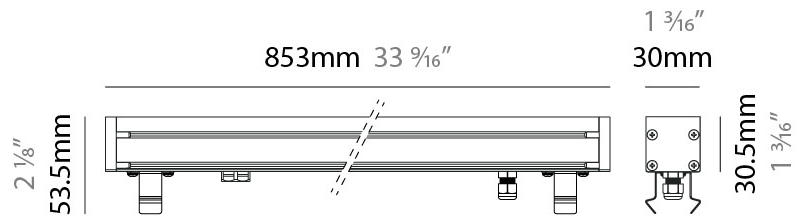

LINEARI 30 RECESSED

E12I0052- -

base number   Color   Lens
Temperature   Options

1. To build a product code in our configurator select the specify button on the base model # product page
2. To build a manual product code on this datasheet choose from the options listed below in blue font and add the suffix to the base model #

GENERAL

Series: Lineari 30
Partner: Zaneen
Division: Exterior
Installation: Recessed
Product Type: Wall Grazer
Mounting Location: In-Ground
Light Distribution: Uplight

PHYSICAL

Shape: Rectangle
Length (mm): 853
Length (in): 33 ⁹/₁₆
Width (mm): 30
Width (in): 1 ³/₁₆
Height (mm): 53.5
Height (in): 2 ¹/₈
Diffuser: Extra clear tempered 6mm
Fixture Finish: ANA
Fixture Material: Extruded Aluminum
Cable Details: IP68 30cm Cable with Easy Lock system

ELECTRICAL

Lamp Type: LED
Input Wattage (W): 22.92
Total Output Wattage (W): 17.91
Dimming: Non-Dimmable
Driver Included: No
Driver Location: Remote
Driver Type: Constant Voltage - Universal
Driver Class: Class 2
Input Voltage (V): 120 - 277
Output Voltage (V): 24
Upon Request: Phase Dimming (120Vac only) / 0-10V Dimming

LED

Color Temperature (°K): 2200 / 2700 / 3000 / 4000
Max. Delivered Lumen (lm): 1890 (3000K)
CRI: >90 CRI
Lamp Life (hrs): 100000

OPTICAL

Optic°: 12 / 21 / 31 / 46 / 13x36
Adjustability: Tilt ±20°

RATINGS AND CERTIFICATIONS

Certified By: Certified for North American Standards
IP rating: IP67
IK Rating: IK06