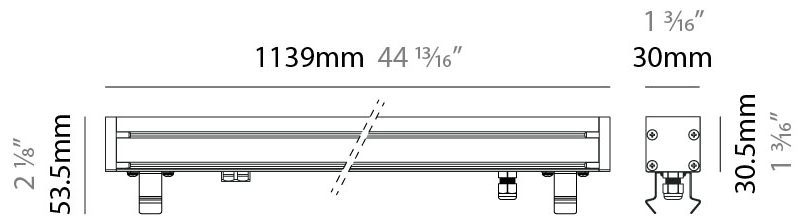

LINEARI 30 RECESSED

E12I0054- _____ - _____

base number   Color   Lens
Temperature   Options

1. To build a product code in our configurator select the specify button on the base model # product page
2. To build a manual product code on this datasheet choose from the options listed below in blue font and add the suffix to the base model #

GENERAL

Series: Lineari 30
Partner: Zaneen
Division: Exterior
Installation: Recessed
Product Type: Wall Grazer
Mounting Location: In-Ground
Light Distribution: Uplight

PHYSICAL

Shape: Rectangle
Length (mm): 1139
Length (in): 44 ¹³/₁₆
Width (mm): 30
Width (in): 1 ³/₁₆
Height (mm): 53.5
Height (in): 2 ¹/₈
Diffuser: Extra clear tempered 6mm
Fixture Finish: ANA
Fixture Material: Extruded Aluminum
Cable Details: IP68 30cm Cable with Easy Lock system

ELECTRICAL

Lamp Type: LED
Input Wattage (W): 30.5
Total Output Wattage (W): 23.88
Dimming: Non-Dimmable
Driver Included: No
Driver Location: Remote
Driver Type: Constant Voltage - Universal
Driver Class: Class 2
Input Voltage (V): 120 - 277
Output Voltage (V): 24
Upon Request: Phase Dimming (120Vac only) / 0-10V Dimming

LED

Color Temperature (°K): 2200 / 2700 / 3000 / 4000
Max. Delivered Lumen (lm): 2520 (3000K)
CRI: >90 CRI
Lamp Life (hrs): 100000

OPTICAL

Optic°: 12 / 21 / 31 / 46 / 13x36
Adjustability: Tilt ±20°

RATINGS AND CERTIFICATIONS

Certified By: Certified for North American Standards
IP rating: IP67
IK Rating: IK06