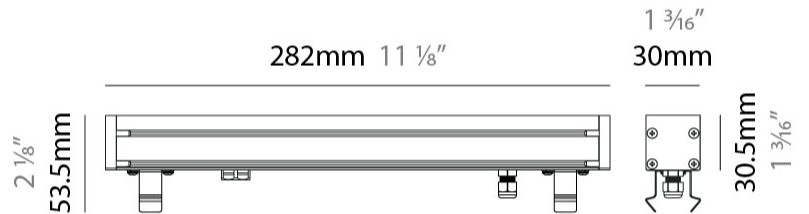

E12I0048- -

base number   Color   Lens
Temperature   Options

1. To build a product code in our configurator select the specify button on the base model # product page
2. To build a manual product code on this datasheet choose from the options listed below in blue font and add the suffix to the base model #

GENERAL

Series: LinearI 30
Partner: Zaneen
Division: Exterior
Installation: Recessed
Product Type: Wall Grazer
Mounting Location: In-Ground
Light Distribution: Uplight

PHYSICAL

Shape: Rectangle
Length (mm): 282
Length (in): 11 1/8
Width (mm): 30
Width (in): 1 3/16
Height (mm): 53.5
Height (in): 2 1/8
Weight (kg): 0.46
Weight (lbs): 1.014
Diffuser: Extra clear tempered 6mm
Fixture Finish: ANA
Fixture Material: Extruded Aluminum
Cable Details: IP68 30cm Cable with Easy Lock system

ELECTRICAL

Lamp Type: LED
Input Wattage (W): 7.6
Total Output Wattage (W): 6
Dimming: Non-Dimmable
Driver Included: Yes
Driver Location: Integrated
Driver Type: Constant Voltage - Universal
Driver Class: Class 2
Input Voltage (V): 120 - 277
Output Voltage (V): 24
Upon Request: Phase Dimming (120Vac only) / 0-10V Dimming

LED

Color Temperature (*K): 2200 / 2700 / 3000 / 4000
Max. Delivered Lumen (lm): 640 (3000K)
CRI: >90 CRI
Lamp Life (hrs): 100000

OPTICAL

Optic*: 12 / 21 / 31 / 46 / 13x36
Adjustability: Tilt ±20°

RATINGS AND CERTIFICATIONS

Certified By: Certified for North American Standards
IP rating: IP67
IK Rating: IK06