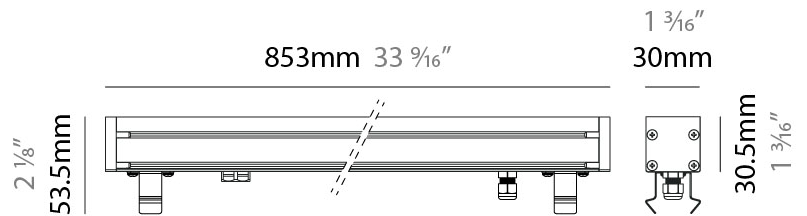

E12I0060- -

base number   Color   Lens
Temperature   Options

PROJECT
TYPE
SPECIFIER
QUANTITY
DATE

1. To build a product code in our configurator select the specify button on the base model # product page
2. To build a manual product code on this datasheet choose from the options listed below in blue font and add the suffix to the base model #

GENERAL

Series: Lineari 30
Partner: Zaneen
Division: Exterior
Installation: Recessed
Product Type: Wall Grazer
Mounting Location: In-Ground
Light Distribution: Uplight

PHYSICAL

Shape: Rectangle
Length (mm): 853
Length (in): 33 ⁹/₁₆
Width (mm): 30
Width (in): 1 ³/₁₆
Height (mm): 53.5
Height (in): 2 ¹/₈
Diffuser: Extra clear tempered 6mm
Fixture Finish: ANA
Fixture Material: Extruded Aluminum
Cable Details: IP68 30cm Cable with Easy Lock system

ELECTRICAL

Lamp Type: LED
Input Wattage (W): 12.53
Total Output Wattage (W): 9.79
Dimming: Non-Dimmable
Driver Included: No
Driver Location: Remote
Driver Type: Constant Voltage - Universal
Driver Class: Class 2
Input Voltage (V): 120 - 277
Output Voltage (V): 24
Upon Request: Phase Dimming (120Vac only) / 0-10V Dimming

LED

Color Temperature (°K): 2200 / 2700 / 3000 / 4000
Max. Delivered Lumen (lm): 945 (3000K)
CRI: >90 CRI
Lamp Life (hrs): 100000

OPTICAL

Optic°: 12 / 21 / 31 / 46 / 13x36
Adjustability: Tilt ±20°

RATINGS AND CERTIFICATIONS

Certified By: Certified for North American Standards
IP rating: IP67
IK Rating: IK06