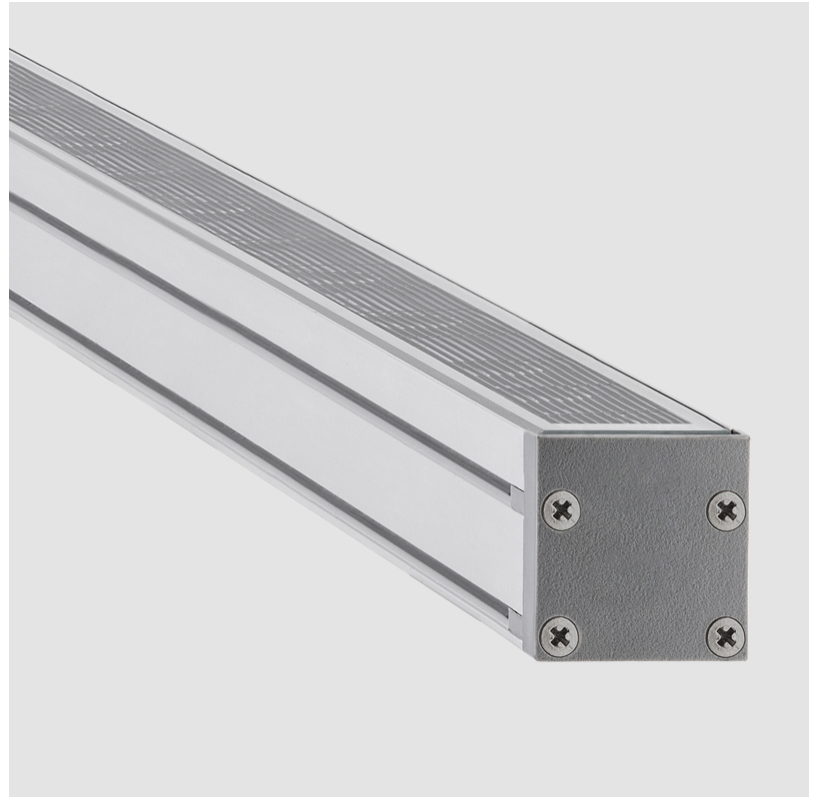

LINEARI 30 RECESSED

E12I0054- _____ - _____

base number   Color   Lens
Temperature   Options

1. To build a product code in our configurator select the specify button on the base model # product page
2. To build a manual product code on this datasheet choose from the options listed below in blue font and add the suffix to the base model #

GENERAL

Series: Lineari 30
Partner: Zaneen
Division: Exterior
Installation: Recessed
Product Type: Wall Grazer
Mounting Location: In-Ground
Light Distribution: Uplight

PHYSICAL

Shape: Rectangle
Length (mm): 1139
Length (in): 44 ¹³/₁₆
Width (mm): 30
Width (in): 1 ³/₁₆
Height (mm): 53.5
Height (in): 2 ¹/₈
Diffuser: Extra clear tempered 6mm
Fixture Finish: ANA
Fixture Material: Extruded Aluminum
Cable Details: IP68 30cm Cable with Easy Lock system

ELECTRICAL

Lamp Type: LED
Input Wattage (W): 30.5
Total Output Wattage (W): 23.88
Dimming: Non-Dimmable
Driver Included: No
Driver Location: Remote
Driver Type: Constant Voltage - Universal
Driver Class: Class 2
Input Voltage (V): 120 - 277
Output Voltage (V): 24
Upon Request: Phase Dimming (120Vac only) / 0-10V Dimming

LED

Color Temperature (°K): 2200 / 2700 / 3000 / 4000
Max. Delivered Lumen (lm): 2520 (3000K)
CRI: >90 CRI
Lamp Life (hrs): 100000

OPTICAL

Optic°: 12 / 21 / 31 / 46 / 13x36
Adjustability: Tilt ±20°

RATINGS AND CERTIFICATIONS

Certified By: Certified for North American Standards
IP rating: IP67
IK Rating: IK06