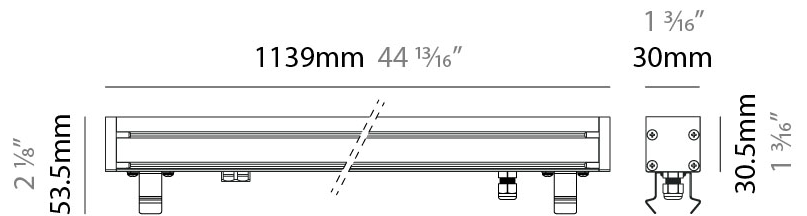

PROJECT
TYPE
SPECIFIER
QUANTITY
DATE

LINEARI 30 RECESSED

E12I0055-

base number   Color   Lens
Temperature   Options

1. To build a product code in our configurator select the specify button on the base model # product page
2. To build a manual product code on this datasheet choose from the options listed below in blue font and add the suffix to the base model #

GENERAL

Series: Lineari 30
Partner: Zaneen
Division: Exterior
Installation: Recessed
Product Type: Wall Grazer
Mounting Location: In-Ground
Light Distribution: Uplight

PHYSICAL

Shape: Rectangle
Length (mm): 1139
Length (in): 44 ¹³/₁₆
Width (mm): 30
Width (in): 1 ³/₁₆
Height (mm): 53.5
Height (in): 2 ¹/₈
Diffuser: Extra clear tempered 6mm
Fixture Finish: ANA
Fixture Material: Extruded Aluminum
Cable Details: IP68 30cm Cable with Easy Lock system

ELECTRICAL

Lamp Type: LED
Input Wattage (W): 64
Total Output Wattage (W): 50
Dimming: Non-Dimmable
Driver Included: No
Driver Location: Remote
Driver Type: Constant Voltage - Universal
Driver Class: Class 2
Input Voltage (V): 120 - 277
Output Voltage (V): 24
Upon Request: Phase Dimming (120Vac only) / 0-10V Dimming

LED

Color Temperature (°K): 2200 / 2700 / 3000 / 4000
Max. Delivered Lumen (lm): 4560 (3000K)
CRI: >90 CRI
Lamp Life (hrs): 100000

OPTICAL

Optic°: 12 / 21 / 31 / 46 / 13x36
Adjustability: Tilt ±20°

RATINGS AND CERTIFICATIONS

Certified By: Certified for North American Standards
IP rating: IP67
IK Rating: IK06