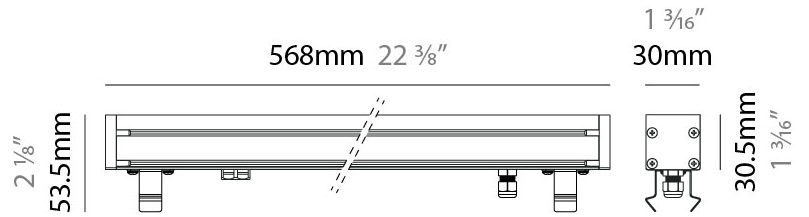

PROJECT
TYPE
SPECIFIER
QUANTITY
DATE

1. To build a product code in our configurator select the specify button on the base model # product page
2. To build a manual product code on this datasheet choose from the options listed below in blue font and add the suffix to the base model #

GENERAL

Series: Lineari 30
Partner: Zaneen
Division: Exterior
Installation: Recessed
Product Type: Wall Grazer
Mounting Location: In-Ground
Light Distribution: Uplight

PHYSICAL

Shape: Rectangle
Length (mm): 568
Length (in): 22 ³/₈"
Width (mm): 30
Width (in): 1 ³/₁₆"
Height (mm): 53.5
Height (in): 2 ¹/₈"
Weight (kg): 0.46
Weight (lbs): 1.014
Diffuser: Extra clear tempered 6mm
Fixture Finish: ANA
Fixture Material: Extruded Aluminum
Cable Details: IP68 30cm Cable with Easy Lock system

ELECTRICAL

Lamp Type: LED
Input Wattage (W): 16.95
Total Output Wattage (W): 13.24
Dimming: Non-Dimmable
Driver Included: No
Driver Location: Remote
Driver Type: Constant Voltage - Universal
Driver Class: Class 2
Input Voltage (V): 120 - 277
Output Voltage (V): 24
Upon Request: Phase Dimming (120Vac only) / 0-10V Dimming

LED

Color Temperature (*K): 2200 / 2700 / 3000 / 4000
Max. Delivered Lumen (lm): 1140 (3000K)
CRI: >90 CRI
Lamp Life (hrs): 100000

OPTICAL

Optic°: 12 / 21 / 31 / 46 / 13x36
Adjustability: Tilt ±20°

RATINGS AND CERTIFICATIONS

Certified By: Certified for North American Standards
IP rating: IP67
IK Rating: IK06