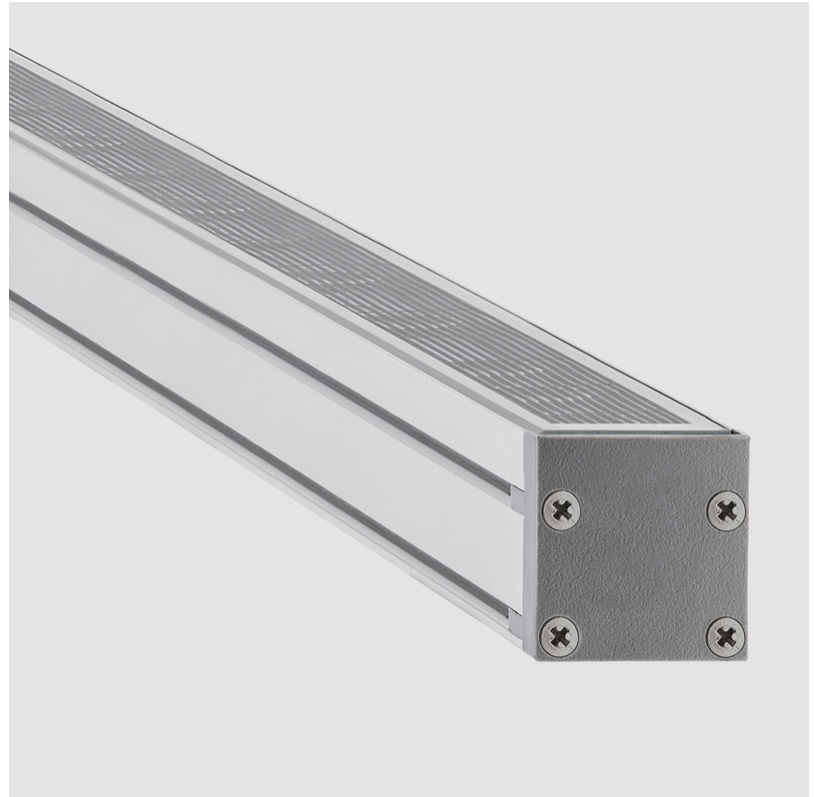

PROJECT
TYPE
SPECIFIER
QUANTITY
DATE

LINEARI 30 RECESSED

E12I0055-

base number   Color   Lens
Temperature   Options

1. To build a product code in our configurator select the specify button on the base model # product page
2. To build a manual product code on this datasheet choose from the options listed below in blue font and add the suffix to the base model #

GENERAL

Series: Lineari 30
Partner: Zaneen
Division: Exterior
Installation: Recessed
Product Type: Wall Grazer
Mounting Location: In-Ground
Light Distribution: Uplight

PHYSICAL

Shape: Rectangle
Length (mm): 1139
Length (in): 44 ¹³/₁₆
Width (mm): 30
Width (in): 1 ³/₁₆
Height (mm): 53.5
Height (in): 2 ¹/₈
Diffuser: Extra clear tempered 6mm
Fixture Finish: ANA
Fixture Material: Extruded Aluminum
Cable Details: IP68 30cm Cable with Easy Lock system

ELECTRICAL

Lamp Type: LED
Input Wattage (W): 64
Total Output Wattage (W): 50
Dimming: Non-Dimmable
Driver Included: No
Driver Location: Remote
Driver Type: Constant Voltage - Universal
Driver Class: Class 2
Input Voltage (V): 120 - 277
Output Voltage (V): 24
Upon Request: Phase Dimming (120Vac only) / 0-10V Dimming

LED

Color Temperature (°K): 2200 / 2700 / 3000 / 4000
Max. Delivered Lumen (lm): 4560 (3000K)
CRI: >90 CRI
Lamp Life (hrs): 100000

OPTICAL

Optic°: 12 / 21 / 31 / 46 / 13x36
Adjustability: Tilt ±20°

RATINGS AND CERTIFICATIONS

Certified By: Certified for North American Standards
IP rating: IP67
IK Rating: IK06