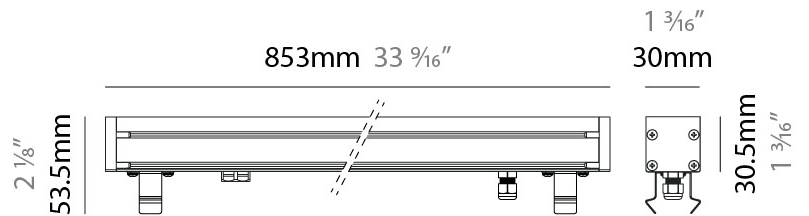

PROJECT
TYPE
SPECIFIER
QUANTITY
DATE

LINEARI 30 RECESSED

E12I0053-

base number   Color   Lens
Temperature   Options

1. To build a product code in our configurator select the specify button on the base model # product page
2. To build a manual product code on this datasheet choose from the options listed below in blue font and add the suffix to the base model #

GENERAL

Series: Lineari 30
Partner: Zaneen
Division: Exterior
Installation: Recessed
Product Type: Wall Grazer
Mounting Location: In-Ground
Light Distribution: Uplight

PHYSICAL

Shape: Rectangle
Length (mm): 853
Length (in): 33 ⁹/₁₆
Width (mm): 30
Width (in): 1 ³/₁₆
Height (mm): 53.5
Height (in): 2 ¹/₈
Diffuser: Extra clear tempered 6mm
Fixture Finish: ANA
Fixture Material: Extruded Aluminum
Cable Details: IP68 30cm Cable with Easy Lock system

ELECTRICAL

Lamp Type: LED
Input Wattage (W): 48
Total Output Wattage (W): 37.5
Dimming: Non-Dimmable
Driver Included: No
Driver Location: Remote
Driver Type: Constant Voltage - Universal
Driver Class: Class 2
Input Voltage (V): 120 - 277
Output Voltage (V): 24
Upon Request: Phase Dimming (120Vac only) / 0-10V Dimming

LED

Color Temperature (°K): 2200 / 2700 / 3000 / 4000
Max. Delivered Lumen (lm): 3420 (3000K)
CRI: >90 CRI
Lamp Life (hrs): 100000

OPTICAL

Optic°: 12 / 21 / 31 / 46 / 13x36
Adjustability: Tilt ±20°

RATINGS AND CERTIFICATIONS

Certified By: Certified for North American Standards
IP rating: IP67
IK Rating: IK06